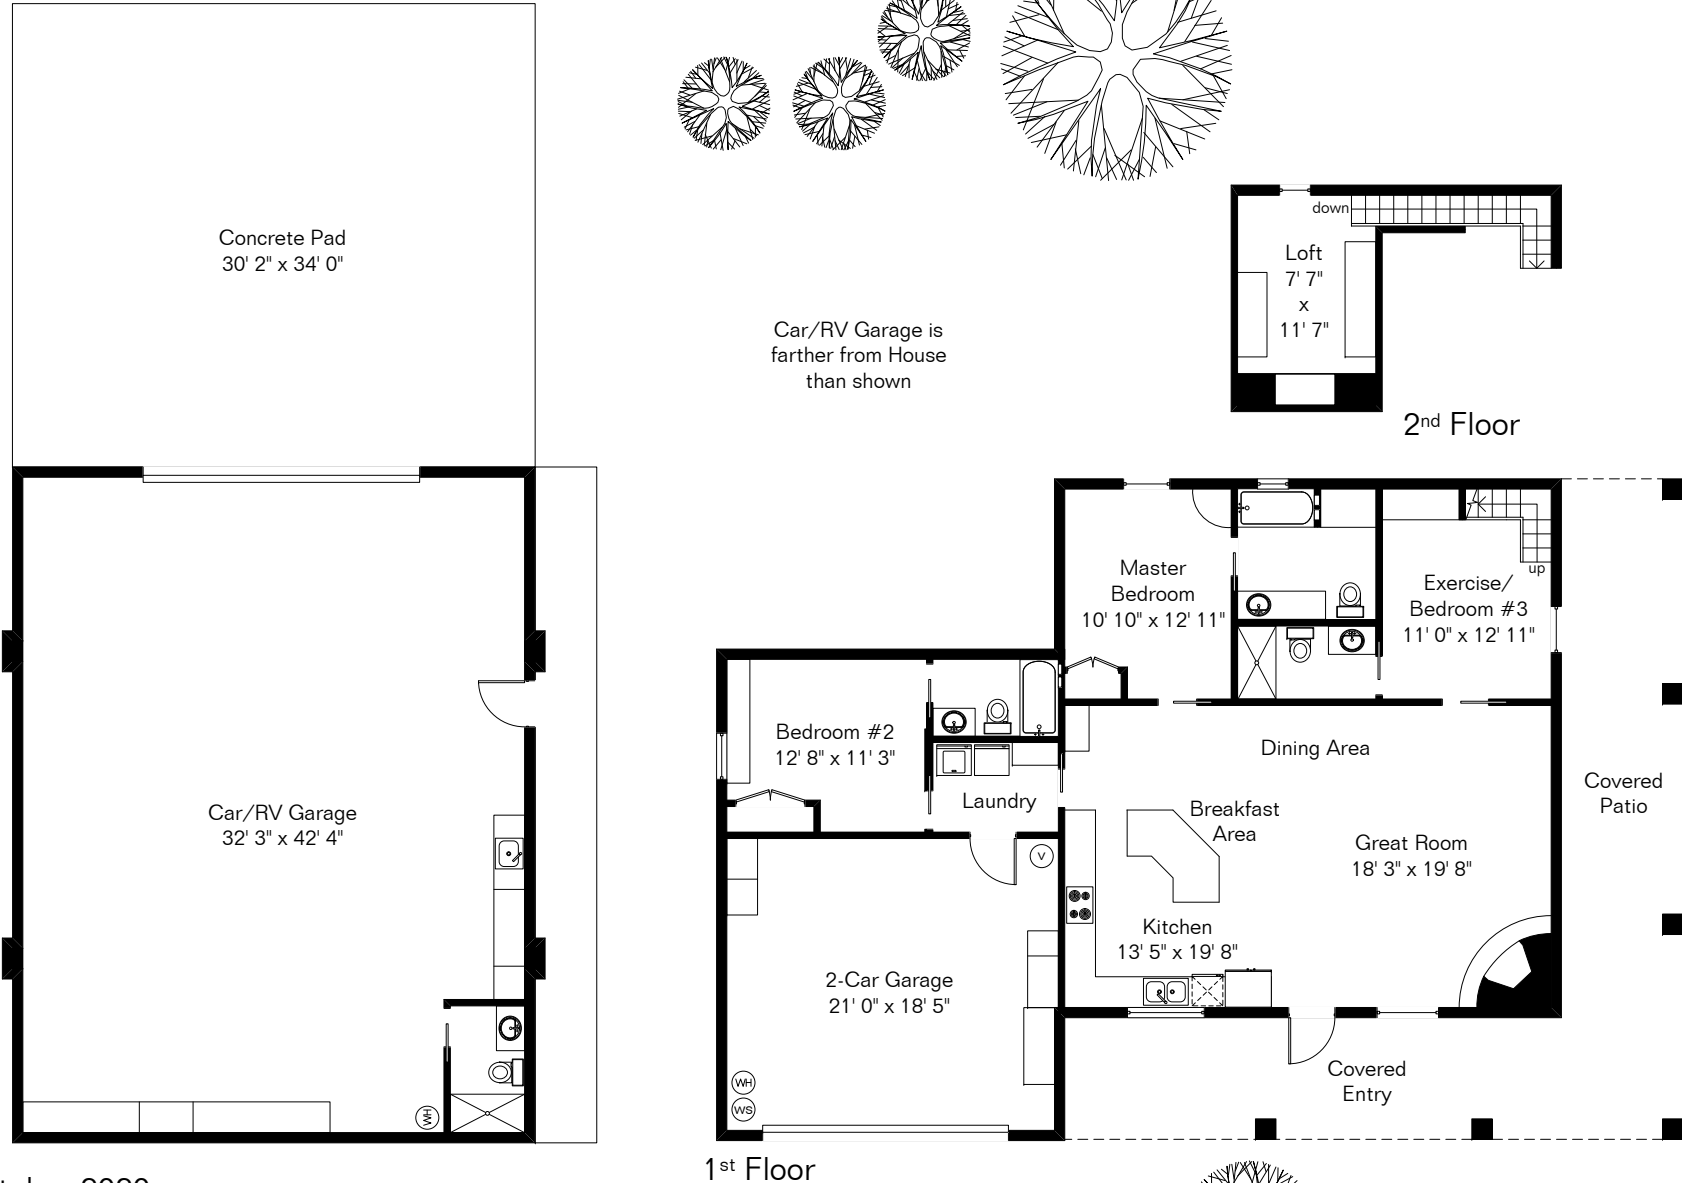

The square footages and room size information are deemed to be reliable but are not guaranteed and should be independently verified. This drawing is for marketing purposes only.

# 11300 W Rudasill Rd

Site Visit October 2020

0 ft. 6 ft. 10 ft. 20 ft.

Copyright 2020 Floor Plans First! LLC  
All Rights Reserved.

Living Area 1,612 Sq Ft  
2-Car Garage 441 Sq Ft  
Car/RV Garage 1,496 Sq Ft